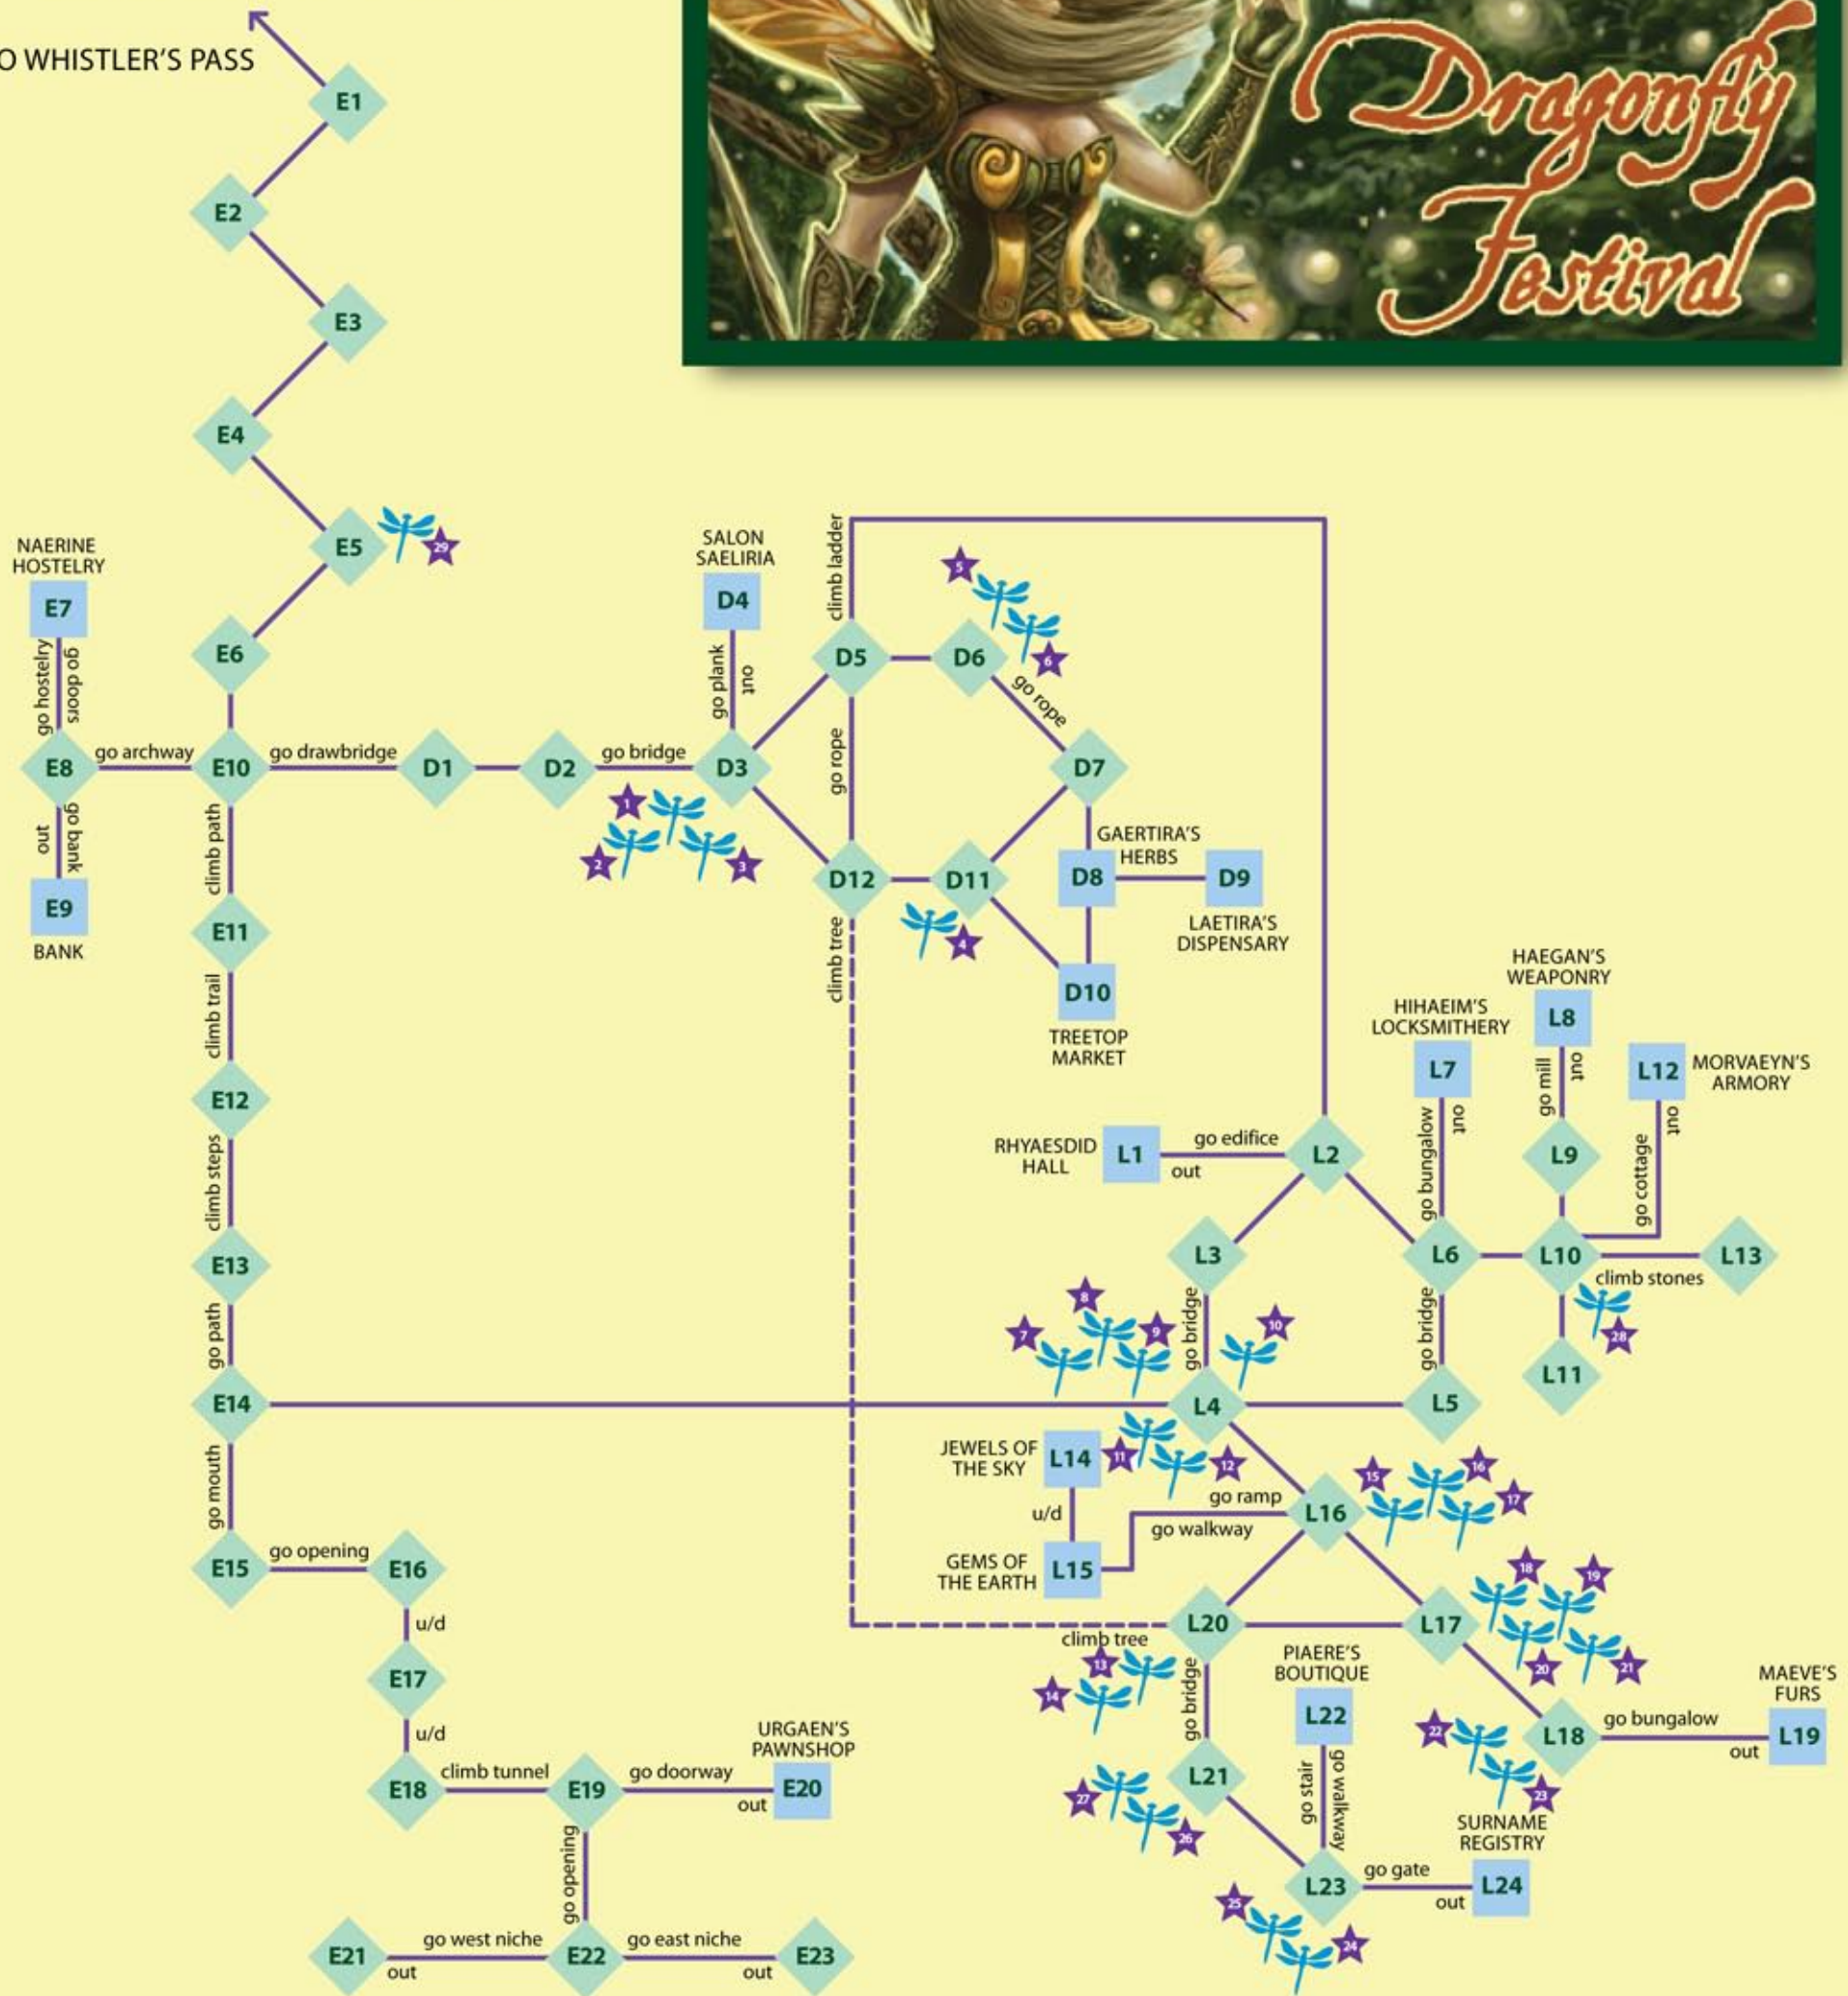

# Cysaegir

(Thanks to [www.tsoran.com](http://www.tsoran.com) for the map.  
Room code updating courtesy of Augie and corresponds  
to shop list courtesy of Nilandia, found at  
[www.nilandia.com/merchants/dragonfly07.htm](http://www.nilandia.com/merchants/dragonfly07.htm))

TO WHISTLER'S PASS

- |                     |                         |                                  |                         |                            |
|---------------------|-------------------------|----------------------------------|-------------------------|----------------------------|
| 1. Piercing Cries   | 7. Wine & Dine          | 13. Heraldry Shop                | 19. The Wrap Around     | 25. Damsels & Dragons      |
| 2. Winged Wardrobe  | 8. The Broken Wand      | 14. The Spider's Web             | 20. Kirshor's Keepsakes | 26. Dragonfly Kisses       |
| 3. A Bug's Life     | 9. Burl and Whorl       | 15. Ipsy's Little Platform       | 21. Shades of Spring    | 27. Chaischa's Confections |
| 4. Pressing Matters | 10. A Wispy Tent        | 16. Finola's Finery              | 22. A Sight Unseen      | 28. Stars of Sylvarraend   |
| 5. Silken Limbs     | 11. A Small Perspective | 17. Leather & Silk               | 23. Treetop Sanctuary   | 29. Bug Begone             |
| 6. Bejewelled       | 12. Ayleano's Stall     | 18. A Colorful Silk-Covered Tent | 24. Inklings            |                            |